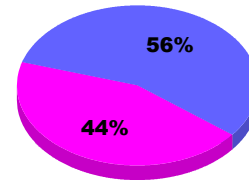

Gender Comparison 2012-2013

Jul/Aug/Sep

Legend: Male (Blue), Female (Magenta)