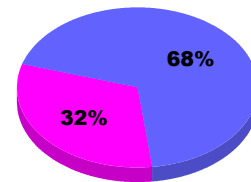

Gender Comparison 2012-2013

Jul/Aug/Sep

Legend: Male (Blue), Female (Magenta)